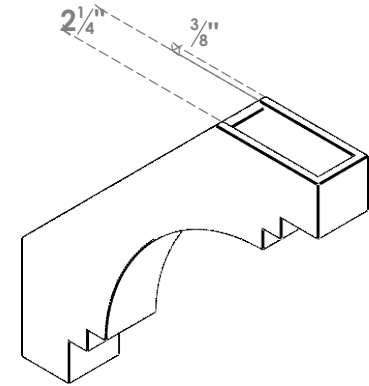

# ITEM NUMBER: BRCPO030X18000X18000PEC

3"W X 18"D X 18"H PESCADERO ARCHITECTURAL GRADE PVC OPEN BRACE

**SIDE PROFILE**

**FRONT PROFILE**

**ISOMETRIC**

EKENA MILLWORK  
 2300 WEST MAIN ST.  
 CLARKSVILLE, TX 75426  
 TOLL FREE: 866-607-0453  
 WWW.EKENAMILLWORK.COM