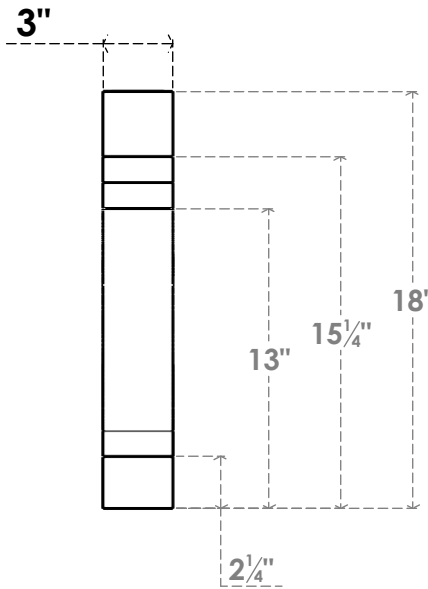

# ITEM NUMBER: BRCPO030X18000X18000PEC

3"W X 18"D X 18"H PESCADERO ARCHITECTURAL GRADE PVC OPEN BRACE

**SIDE PROFILE**

**FRONT PROFILE**

**ISOMETRIC**

EKENA MILLWORK  
 2300 WEST MAIN ST.  
 CLARKSVILLE, TX 75426  
 TOLL FREE: 866-607-0453  
 WWW.EKENAMILLWORK.COM

NOTES

1. INSTALLATION TO BE COMPLETED IN ACCORDANCE WITH MANUFACTURER'S SPECIFICATIONS.
2. DRAWING MAY NOT BE TO SCALE
3. THIS DRAWING IS INTENDED FOR DESIGN AND PLANNING PURPOSES ONLY.
4. ALL INFORMATION CONTAINED HEREIN WAS CURRENT AT THE TIME OF DEVELOPMENT BUT MUST BE REVIEWED AND APPROVED BY THE PRODUCT MANUFACTURER TO BE CONSIDERED ACCURATE.
5. ARCHITECTURAL GRADE PVC PRODUCTS ARE MADE FROM EXPANDED CELLULAR PVC AND COME NATURALLY WHITE BUT MAY BE PAINTED