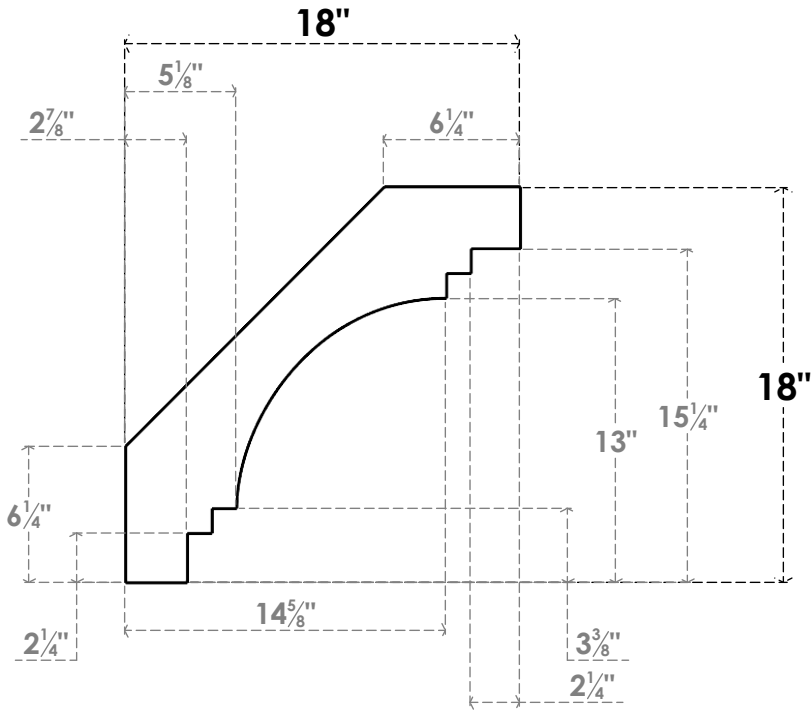

# ITEM NUMBER: BRCPO030X18000X18000PEC

3"W X 18"D X 18"H PESCADERO ARCHITECTURAL GRADE PVC OPEN BRACE

**SIDE PROFILE**

**FRONT PROFILE**

**ISOMETRIC**

EKENA MILLWORK  
 2300 WEST MAIN ST.  
 CLARKSVILLE, TX 75426  
 TOLL FREE: 866-607-0453  
 WWW.EKENAMILLWORK.COM

NOTES

1. INSTALLATION TO BE COMPLETED IN ACCORDANCE WITH MANUFACTURER'S SPECIFICATIONS.
2. DRAWING MAY NOT BE TO SCALE
3. THIS DRAWING IS INTENDED FOR DESIGN AND PLANNING PURPOSES ONLY.
4. ALL INFORMATION CONTAINED HEREIN WAS CURRENT AT THE TIME OF DEVELOPMENT BUT MUST BE REVIEWED AND APPROVED BY THE PRODUCT MANUFACTURER TO BE CONSIDERED ACCURATE.
5. ARCHITECTURAL GRADE PVC PRODUCTS ARE MADE FROM EXPANDED CELLULAR PVC AND COME NATURALLY WHITE BUT MAY BE PAINTED